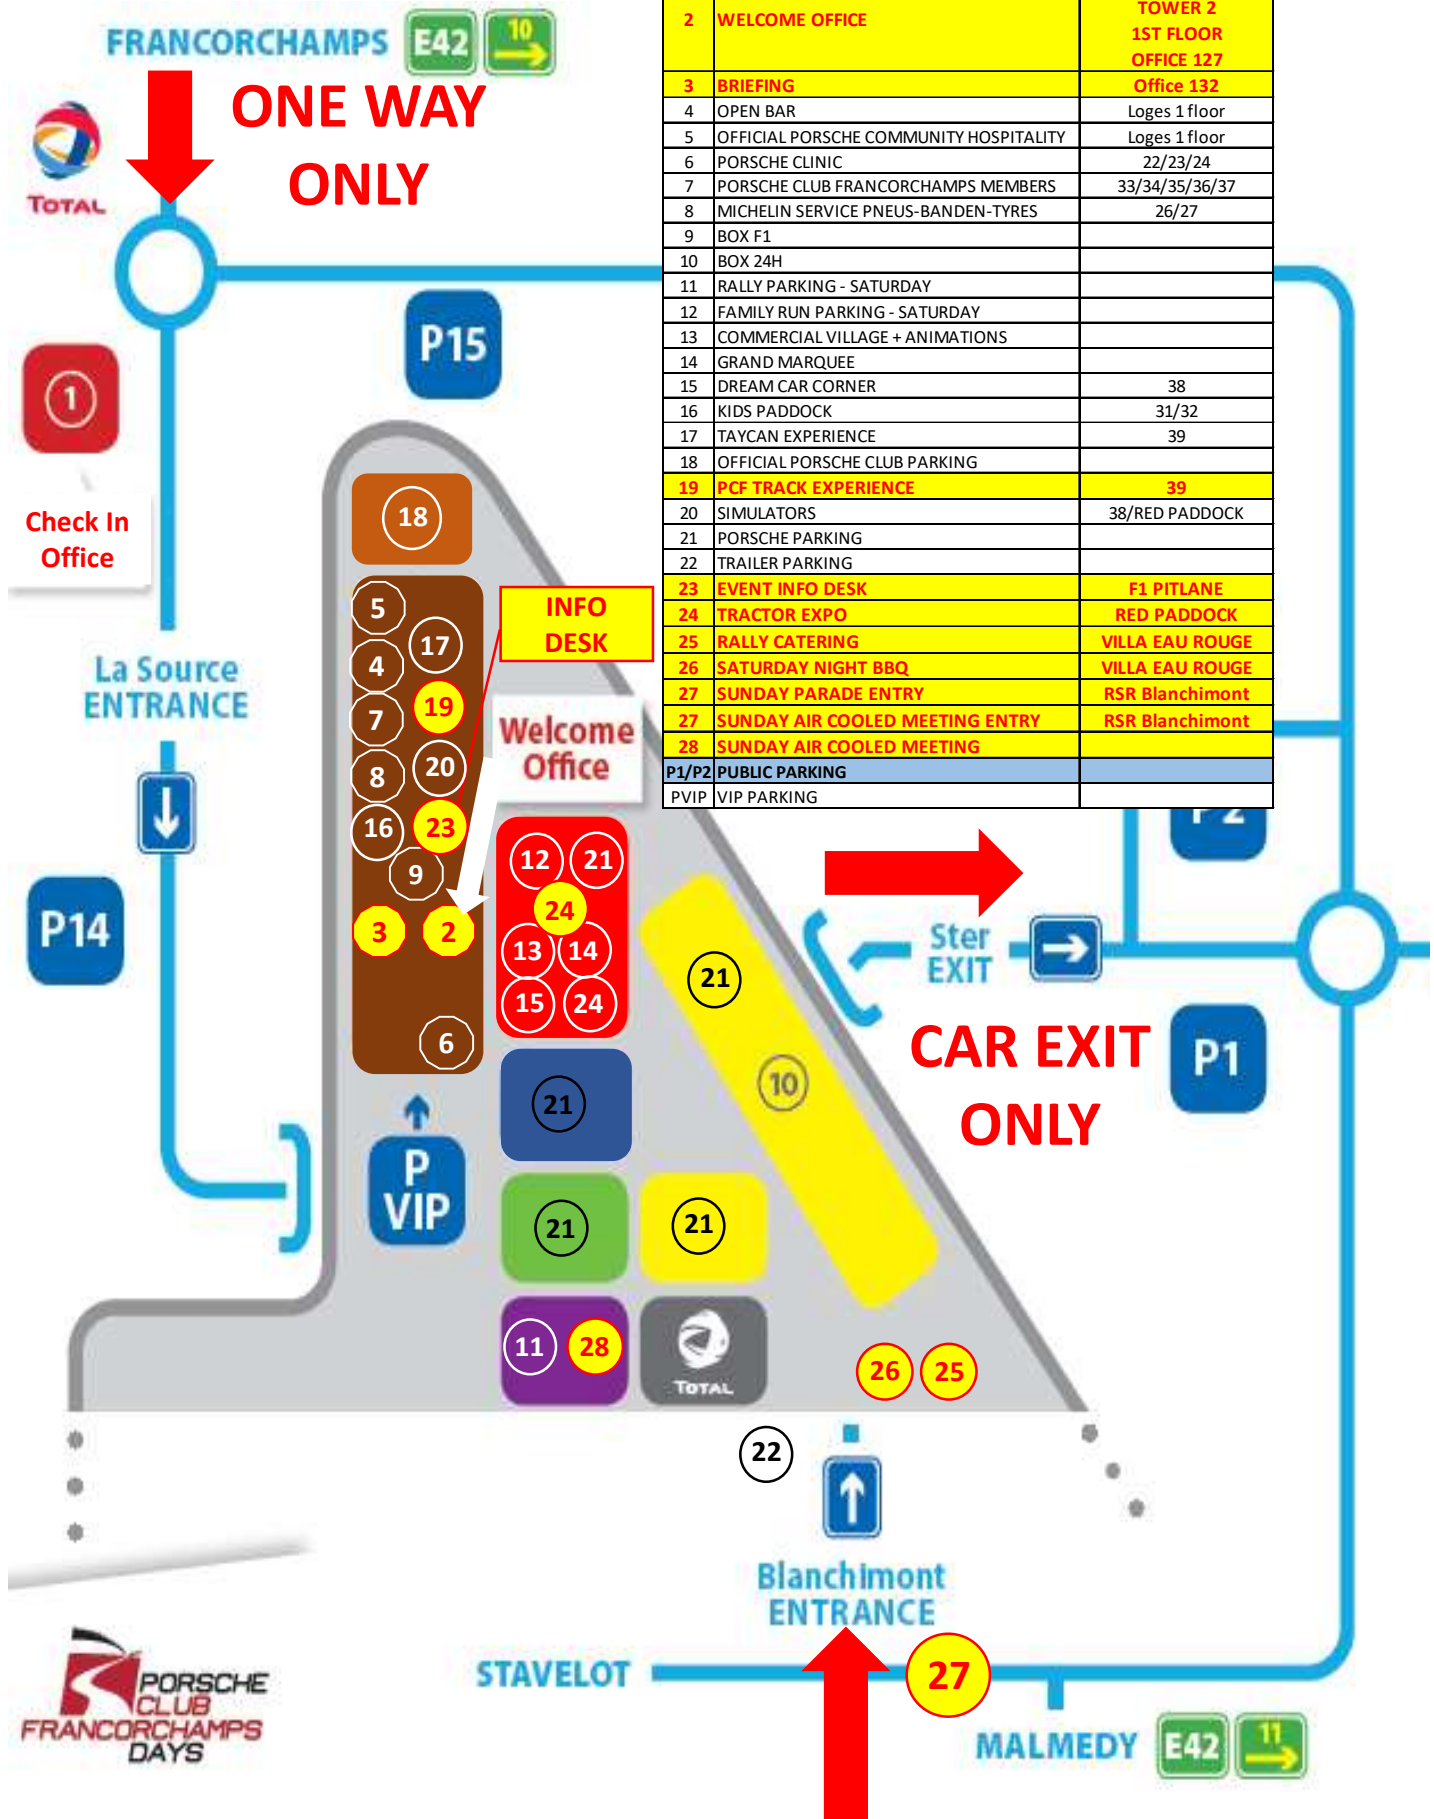

REF	DESCRIPTION	F1 BOX
1	CHECK IN OFFICE	HOTEL DE LA SOURCE
2	WELCOME OFFICE	F1 BUILDING TOWER 2 1ST FLOOR OFFICE 127
3	BRIEFING	Office 132
4	OPEN BAR	Loges 1 floor
5	OFFICIAL PORSCHE COMMUNITY HOSPITALITY	Loges 1 floor
6	PORSCHE CLINIC	22/23/24
7	PORSCHE CLUB FRANCORCHAMPS MEMBERS	33/34/35/36/37
8	MICHELIN SERVICE PNEUS-BANDEN-TYRES	26/27
9	BOX F1	
10	BOX 24H	
11	RALLY PARKING - SATURDAY	
12	FAMILY RUN PARKING - SATURDAY	
13	COMMERCIAL VILLAGE + ANIMATIONS	
14	GRAND MARQUEE	
15	DREAM CAR CORNER	38
16	KIDS PADDOCK	31/32
17	TAYCAN EXPERIENCE	39
18	OFFICIAL PORSCHE CLUB PARKING	
19	PCF TRACK EXPERIENCE	39
20	SIMULATORS	38/RED PADDOCK
21	PORSCHE PARKING	
22	TRAILER PARKING	
23	EVENT INFO DESK	F1 PITLANE
24	TRACTOR EXPO	RED PADDOCK
25	RALLY CATERING	VILLA EAU ROUGE
26	SATURDAY NIGHT BBQ	VILLA EAU ROUGE
27	SUNDAY PARADE ENTRY	RSR Blanchimont
27	SUNDAY AIR COOLED MEETING ENTRY	RSR Blanchimont
28	SUNDAY AIR COOLED MEETING	
P1/P2	PUBLIC PARKING	
PVIP	VIP PARKING	

SUNDAY PARADE ENTRY ONLY
SUNDAY AIR COOLED MEETING ENTRY ONLY